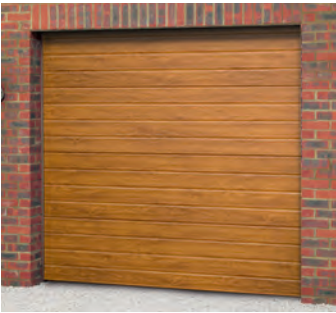

Horizontal Golden Oak iso45