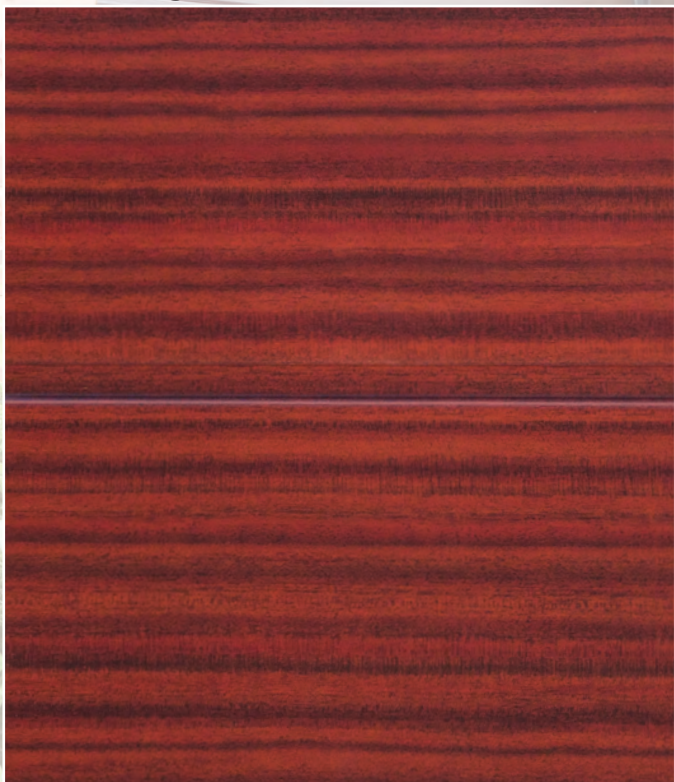

# Novoferm make the Grain

Product Bulletin  
March 2014

existing Rosewood Smoothfoil finish

NEW Rosewood Smoothfoil finish

## Product Bulletin Insulated iso45 Sectional Doors

Novoferm doors represent the best, not only in looks, but also in terms of safety, security and durability.

As part of our ongoing commitment to provide the very best in style and quality we are proud to announce the launch of a brand new Rosewood Smoothfoil finish for our iso45 Sectional door range.

This new finish offers a much more lifelike Rosewood appearance, both in the detail of the grain and in the colour rendition. It is available as standard on all new iso45 Sectional Rosewood doors with immediate effect.