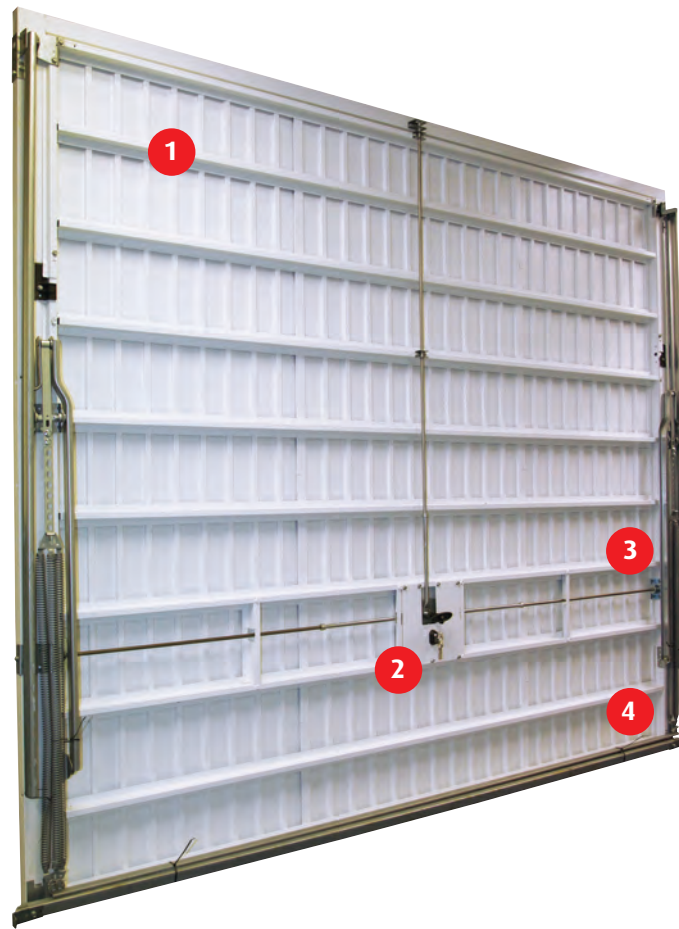

Novoguard Secured By Design Garage Doors

Heavy duty strengthening ribs

To meet the exacting standards we have increased the number of door braces at the rear of the door

Reverse of door showing strengthening ribs, 3 point locking and heavy duty springs

Secure locking brackets

3-point solid bar locking fully supported across the width of the door

Inside locking handle

The reinforced locking barrel includes a key for locking and unlocking from the inside of your garage. The door is fully operational from both inside and outside of your garage

Heavy duty springs

Multi springing ensures smooth operation of the reinforced door

Novoguard Secured by Design Doors are available up to 2438mm wide x 2134mm high.

Available with matching coloured steel frames and retractable lifting gear.