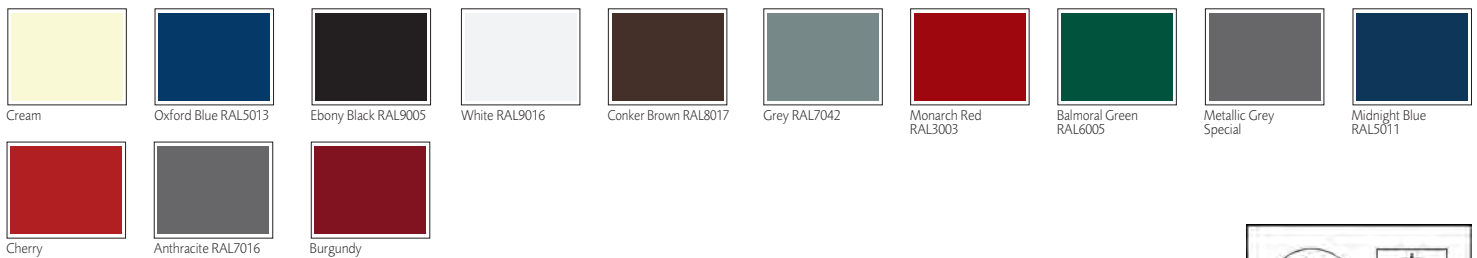

Colour finishes

For more information or to request a brochure on any of Novoferm's ranges of Garage Doors and accessories, contact:

Novoferm UK Limited
 North Luton Industrial Estate, 5-9 Sedgwick Road, Luton, LU4 9DT T: 01582 563 777, F: 01582 568 801
 e: info@novoferm.co.uk